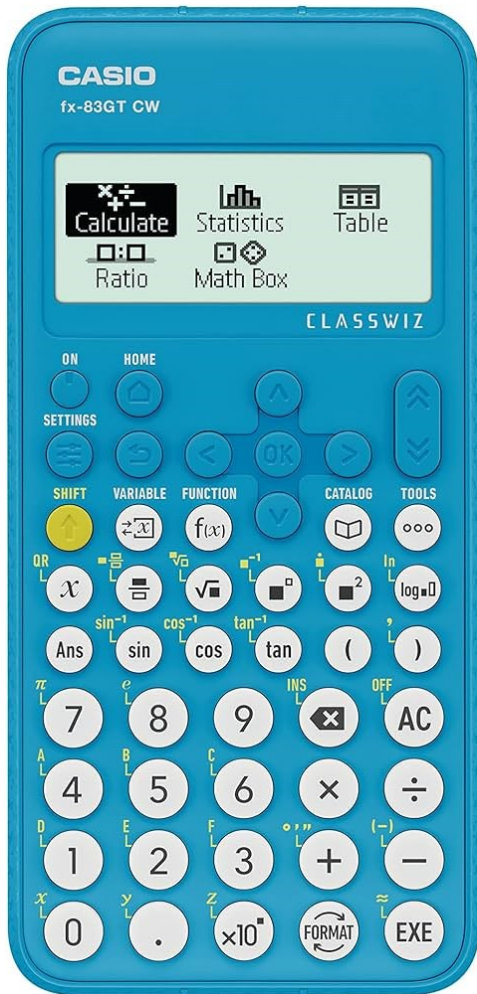

Maths Shop

PRICE LIST

September 2024

ParentMail

HOLLY LODGE
GIRLS' COLLEGE

CALCULATORS

All students have access to a **FREE** user guide for the **NEW** Casio fx-83 model on  Google Classroom.

At Holly Lodge Girls' College, all students are required to have their own scientific calculator as part of their basic equipment. While any scientific calculator is acceptable, we would recommend the **CASIO fx-83** model for the following reasons:

- ❑ It is the **UK's best-selling scientific calculator.**
- ❑ It has a **large natural textbook display which shows mathematical expressions as they appear in textbooks, exams, etc.**
- ❑ It can express answers as **fractions, decimals, mixed numbers, and more.**
- ❑ It is **accepted in all GCSE exams where calculators are allowed.**
- ❑ The **NEW** model (shown on the left) has **over 290 features, many more than the other scientific calculators on the market!**
- ❑ It is the model that **teachers will use during Maths lessons.**